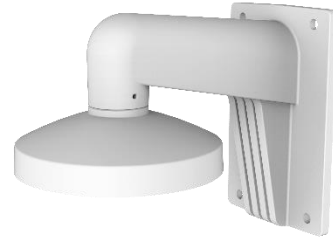

DS-1473ZJ-155

Wall Mount for Dome Camera

Feature

- Aluminum alloy with surface spray treatment
- The cap facilitates the installation
- Waterproof design

Dimension

Available Model

DS-1473ZJ-155

Parameter

Model	DS-1473ZJ-155
Parameters	Wall Mount for Dome Camera
Appearance	Hikvision White
Material	Aluminum Alloy
Dimension	Ø 155 mm × 183.5 mm × 240 mm (6.1" × 7.22" × 9.45")
Weight	650 g (1.4 lb.)

Note

- The mount should be installed on the flat surface.
- The wall must be capable of supporting at least 3 times as much as the total weight of the camera and the mount.
- The mount's maximum load capacity is 3 Kg (6.6 lb.).