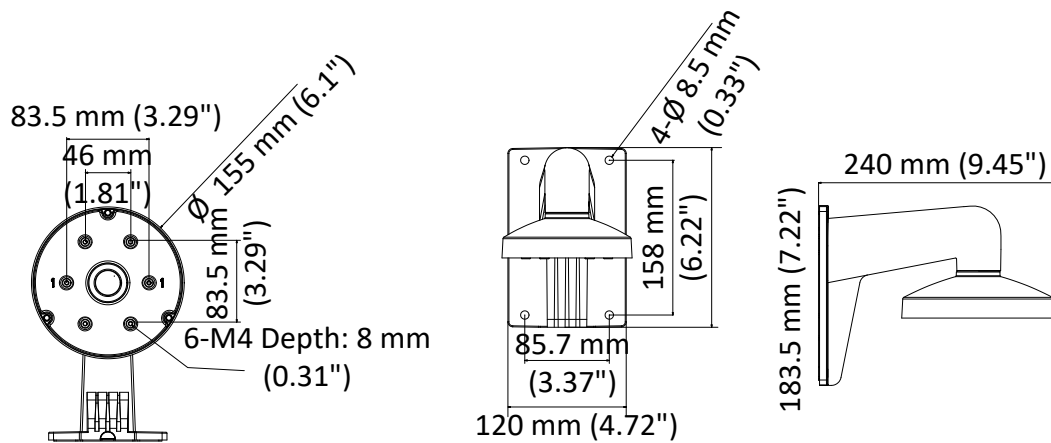

DS-1473ZJ-155

Wall Mount for Dome Camera

Feature

- Aluminum alloy with surface spray treatment
- The cap facilitates the installation
- Waterproof design

Dimension

Available Model

DS-1473ZJ-155

Parameter

Model	DS-1473ZJ-155
Parameters	Wall Mount for Dome Camera
Appearance	Hikvision White
Material	Aluminum Alloy
Dimension	Ø 155 mm × 183.5 mm × 240 mm (6.1" × 7.22" × 9.45")
Weight	650 g (1.4 lb.)

Note

- The mount should be installed on the flat surface.
- The wall must be capable of supporting at least 3 times as much as the total weight of the camera and the mount.
- The mount's maximum load capacity is 3 Kg (6.6 lb.).